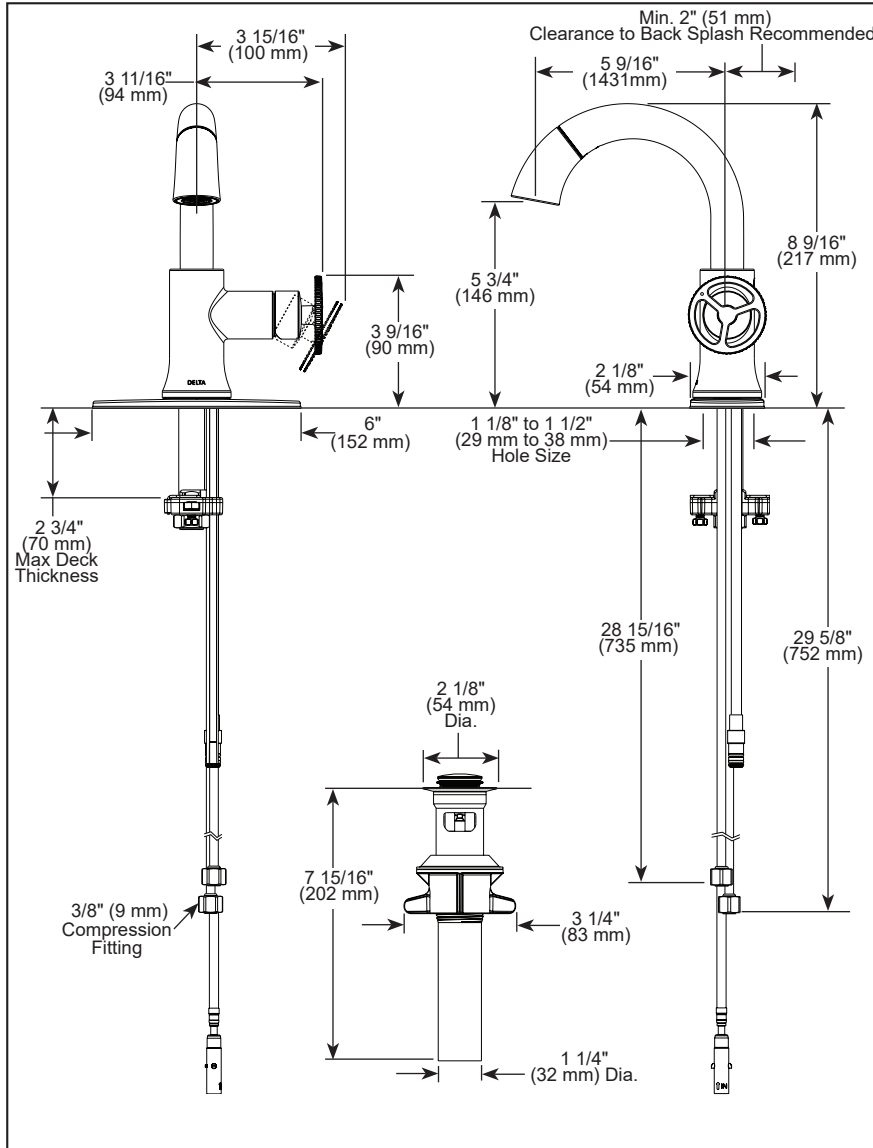

see what Delta can do™

BATHROOM FAUCET

- Trinsic® Bath Collection
- Single Handle Pull-Down Deck Mount

FEATURES:

- MagnaTite® Docking
- DIAMOND Seal® Technology

STANDARD SPECIFICATIONS:

- Max. flow rate 1.2 gpm @ 60 psi, 4.5 L/min @ 414 kPa
- One or three hole mount (escutcheon RP100091 ▲ optional, included)
- Diamond coated ceramic cartridge
- 1/4" O.D. straight, staggered PEX supply tubes
- Models have metal drain with pop-up type fitting with plated flange and stopper
- Optional red/blue indicator ring provided with models
- Rigid spout - spout does not swivel
- Not applicable for pedestal sink
- The hose can be pulled out for 20" maximum length

COMPLIES WITH:

- ASME A112.18.1 / CSA B125.1
- ASME A112.18.2 / CSA B125.2
- EPA WaterSense®

▲ Designate Proper Finish Suffix

Delta reserves the right (1) to make changes in specifications and materials, and (2) to change or discontinue models, both without notice or obligation. Dimensions are for reference only. See current full-line price book or www.deltafaucet.com for finish options and product availability.

DSP-L-558HAR-PD-DST Rev. B

Delta Faucet Company

55 E. 111th Street, Indianapolis, IN 46280
 350 South Edgeware Road, St. Thomas, ON N5P 4L1
 © 2023 Delta Faucet Company